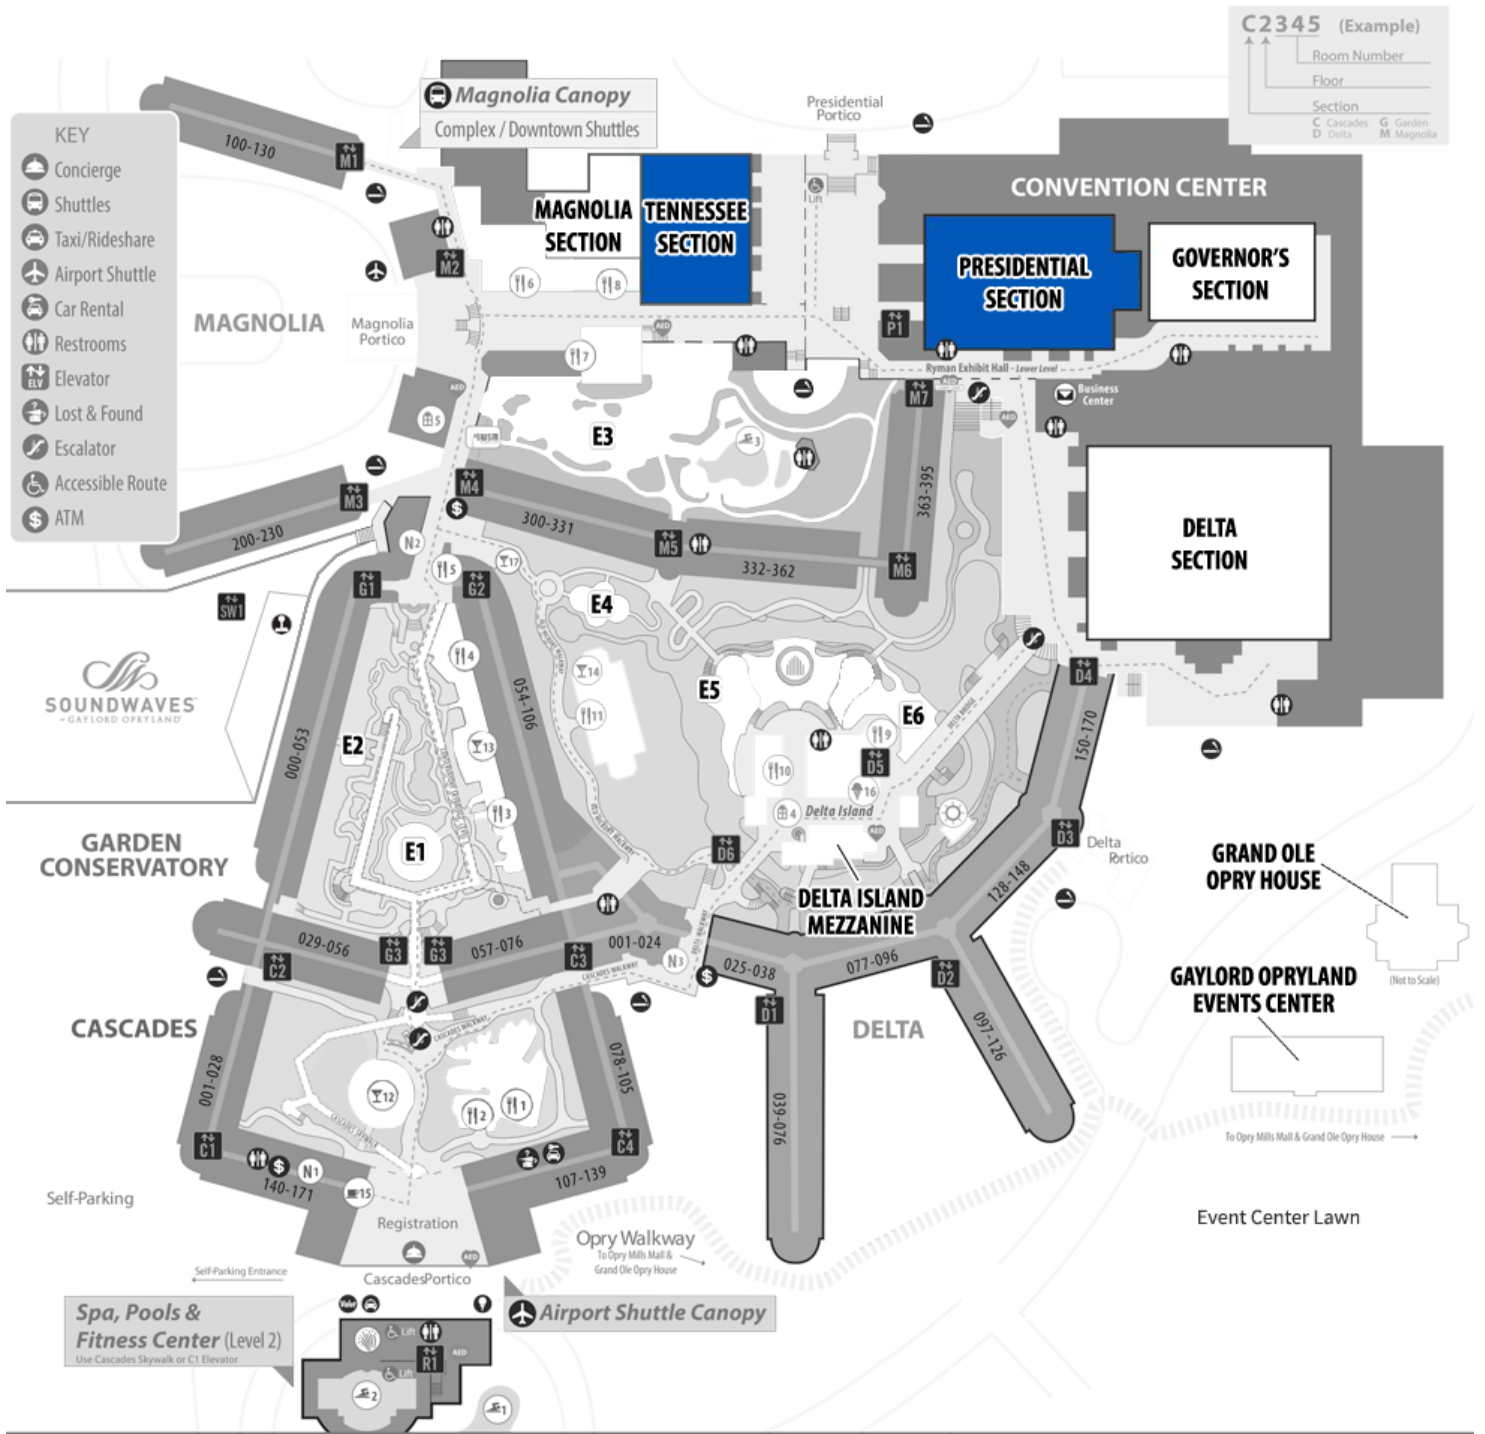

Resort Map - Gaylord Opryland Resort & Convention Center

The MACS Training Event & Trade Show will take place on level 0 below the Tennessee and Presidential Sections

FOOD & DRINK

- F1** Cascades American Café
- F2** Wasabi's Sushi Bar
- F3** Solario Cantina (Lower Level)
- F4** Ravello (Lower Level)
- F5** Conservatory Café
- F6** Fuse Sports Bar
- F7** Jack Daniel's
- F8** Findley's Irish Pub
- F9** Stax Burgers
- F10** Paisano's Pizzeria & Vino
- F11** Old Hickory Steakhouse
- F12** The Falls
- F13** Conservatory Wine Bar (Lower Level)
- F14** Library Lounge
- F15** Cocoa Bean Coffee House
- F16** Delta Delight Frozen Yogurt
- F17** American Craft Tavern

RECREATION

- R1** Spa & Fitness Center (Level 2)
- R2** Cascades Outdoor Pool (Access through Spa)
- R3** Indoor Pool (Access through Spa)
- R4** Magnolia Outdoor Pool
- R5** Delta Riverboats
- R6** Delta Fountain Show
- R7** Gaylord Springs Golf Pick-Up

SHOPPING

- S1** Cascades Necessities
- S2** Magnolia Necessities
- S3** Magnolia Shops
 - Natural Life
 - Johnston & Murphy
 - Swarovski
 - Savannah's
 - Cowboys & Angels
- S4** Delta Necessities
- S5** Delta Island Shops
 - The Opry Shop
 - Bushels & Baskets
 - Southern Home & Décor
 - Amelia's Boutique
 - Kids' Korral

EVENT LOCATIONS

- E1** Crystal Gazebo
- E2** Lion's Head Fountain
- E3** Magnolia Courtyard
- E4** Delta Pavilion
- E5** Delta Landing
- E6** Water's Edge

Ryman Ballroom & Studios - Level 0

All MACS Training technical sessions, trade show (map below) and most events will take place in these rooms.