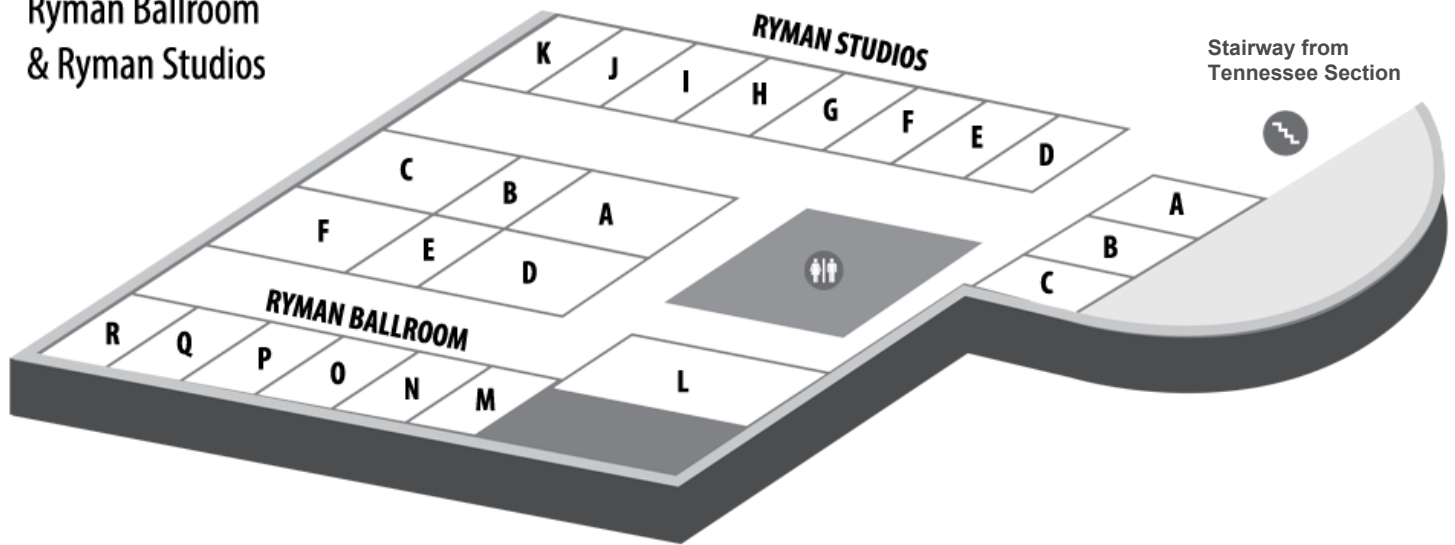

EVENT LOCATIONS

- E1** Crystal Gazebo
- E2** Lion's Head Fountain
- E3** Magnolia Courtyard
- E4** Delta Pavilion
- E5** Delta Landing
- E6** Water's Edge

Ryman Ballroom & Studios - Level 0

All MACS Training technical sessions, trade show (map below) and most events will take place in these rooms.

Ryman Ballroom & Ryman Studios

Exhibit Level 0

MACS Trade Show location