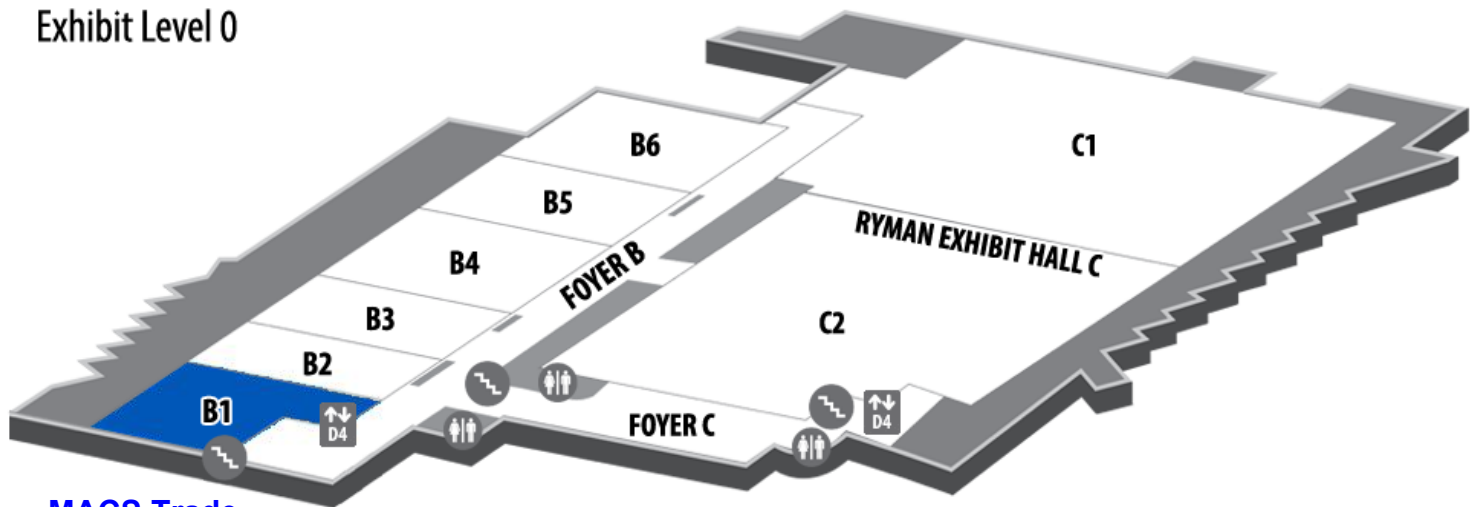

EVENT LOCATIONS

- E1** Crystal Gazebo
- E2** Lion's Head Fountain
- E3** Magnolia Courtyard
- E4** Delta Pavilion
- E5** Delta Landing
- E6** Water's Edge

Ryman Ballroom & Studios - Level 0

All MACS Training technical sessions, trade show (map below) and most events will take place in these rooms.

Ryman Ballroom & Ryman Studios

Exhibit Level 0

MACS Trade Show location